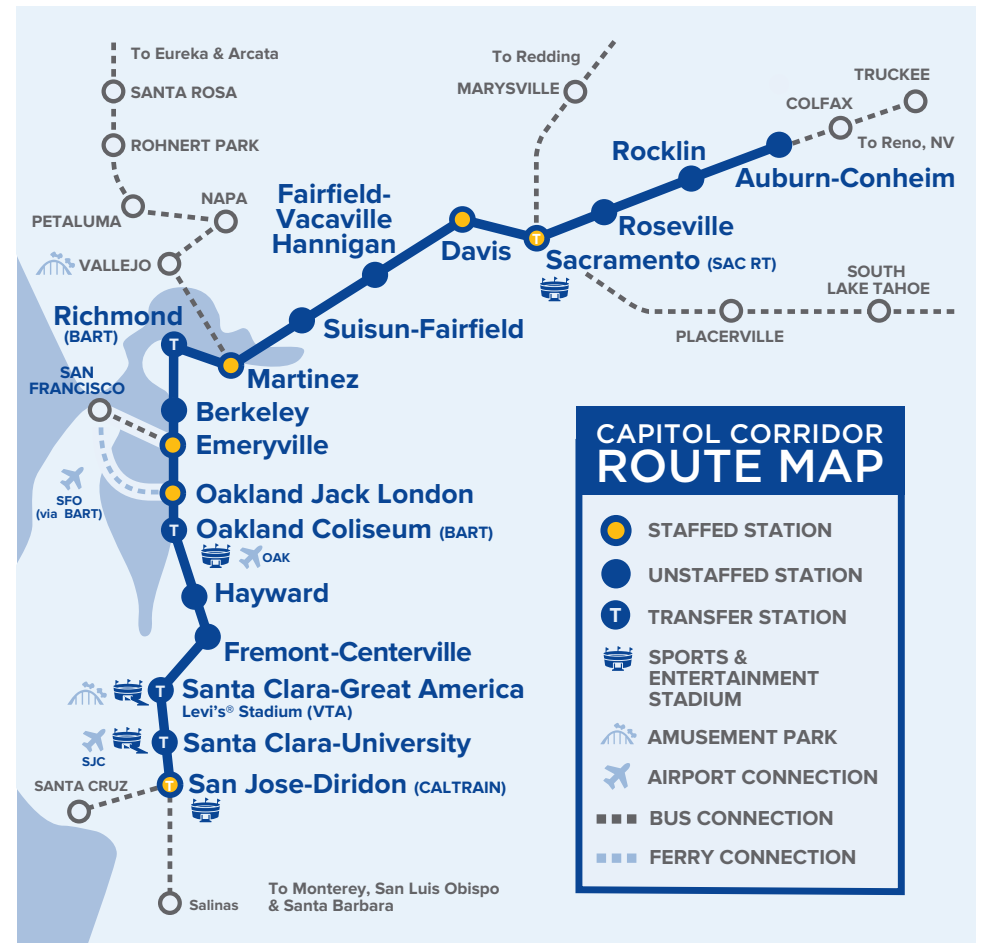

Note: Additional bus connections may be available via the ticket booking engine at www.capitolcorridor.org.

Reference Notes

Grey Amtrak Connecting Buses

Yellow Quiet Cars Available

Capitol Corridor tickets are accepted for travel on the San Joaquin service only between Oakland Jack London and Martinez, and San Francisco bus connections.

Capitol Corridor Train Stations

ARN Auburn-Conheim 277 Nevada St. at Fulweiler St., 95603	OKJ Oakland Jack London 245 2nd St at Alice, 94607
BKY Berkeley University Ave. & 3rd St., underneath the University Ave. Overpass, 94710	RIC Richmond-BART 1700 Nevin Avenue, BART Station, 94801
DAV Davis 840 2nd St., 95616	RLN Rocklin Rocklin Rd & Railroad Ave., 95677
EMY Emeryville 5885 Horton St., 94608	RSV Roseville 201 Pacific St. at Church St., 95678
FFV Fairfield-Vacaville Hannigan 4921 Vanden Road, 95687	SAC Sacramento 401 I St. at 5th St., 95814
FMT Fremont 37260 Fremont Blvd., 94536	SJC San Jose 65 Cahill Street, 95110
HAY Hayward 22555 Meekland Ave., 94545	SCC Santa Clara-University 1001 Railroad Ave., 95050
MTZ Martinez 601 Marina Vista Ave., 94553	GAC Santa Clara-Great America (Levi's Stadium®) 5099 Stars & Stripes Dr., under Tasman Dr. overpass, 95054
OAC Oakland Coliseum-BART 700 73rd Ave., across San Leandro Blvd. from BART station, 94621	SUI Suisun-Fairfield 177 Main St., under Hwy 12, Suisun City, 94585

Bus Connections

- A SACRAMENTO**
To Marysville/Chico/Redding*
To Roseville/Colfax/ Reno;
To South Lake Tahoe
- B MARTINEZ**
To Vallejo/Napa/Santa Rosa/Eureka,
including Discovery Kingdom*
- C SAN JOSE**
To Santa Barbara; **Highway 17 Express**
– to Santa Cruz; **MST** – to Monterey